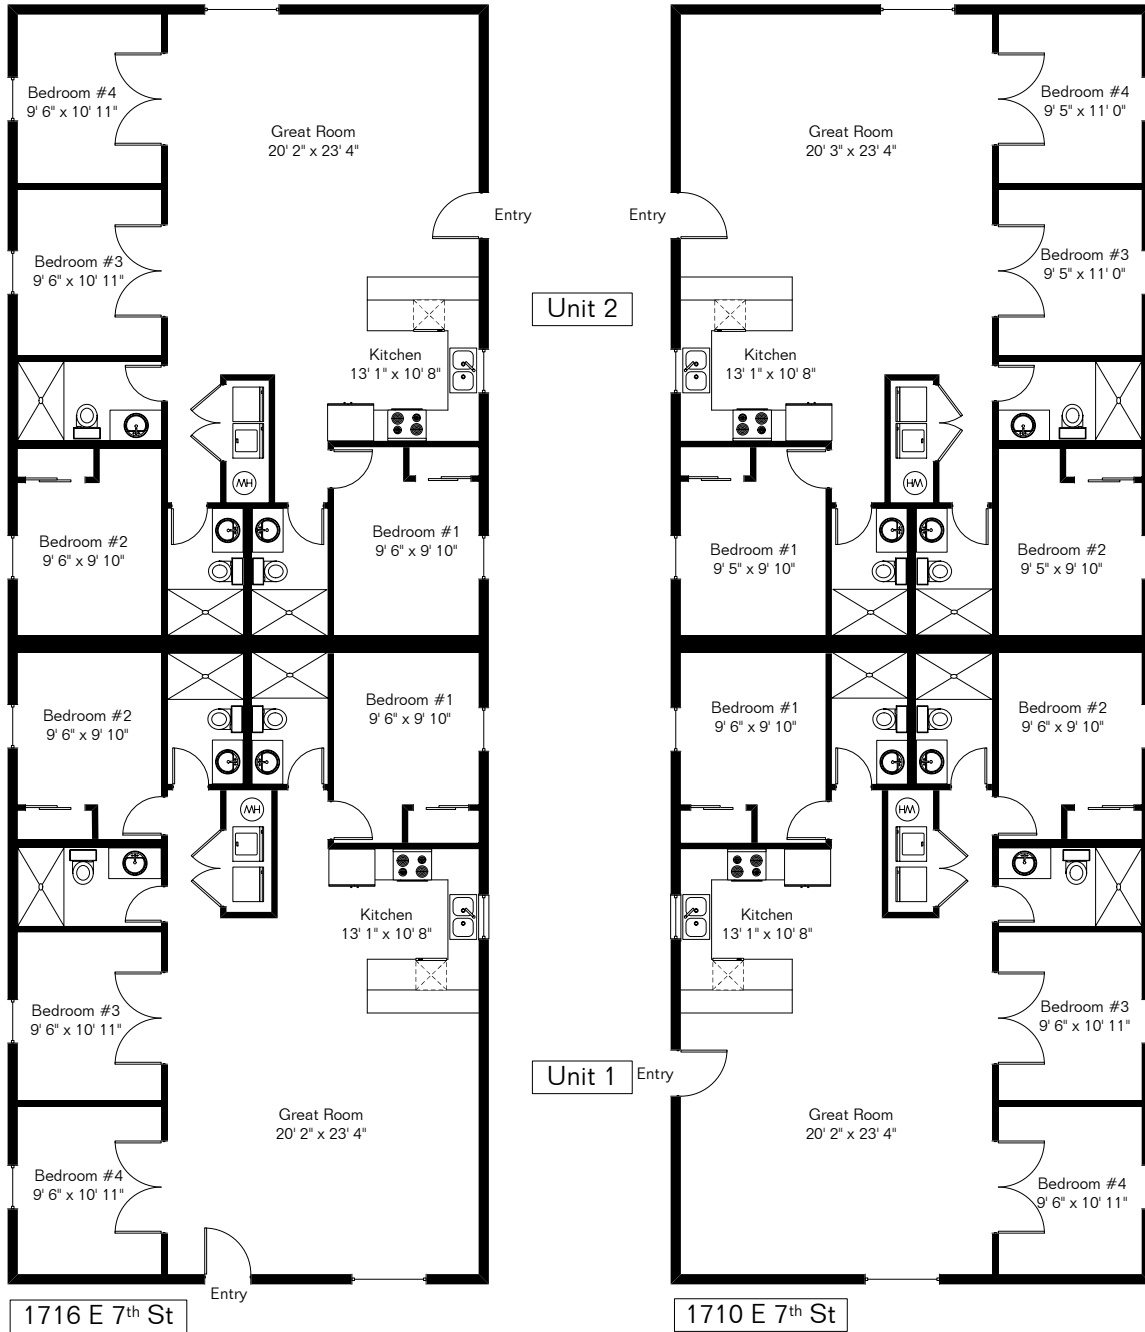

The square footages and room size information are deemed to be reliable but are not guaranteed and should be independently verified. This drawing is for marketing purposes only.

# 1710-1716 E 7<sup>th</sup> St Units 1 & 2

1710 Unit 1 1306 Sq Ft  
 1710 Unit 2 1305 Sq Ft  
 1716 Unit 1 1306 Sq Ft  
 1716 Unit 2 1305 Sq Ft

Total Living Area 5,222 Sq Ft

Site Visit December 2022

Copyright 2022 Floor Plans First! LLC  
 All Rights Reserved.